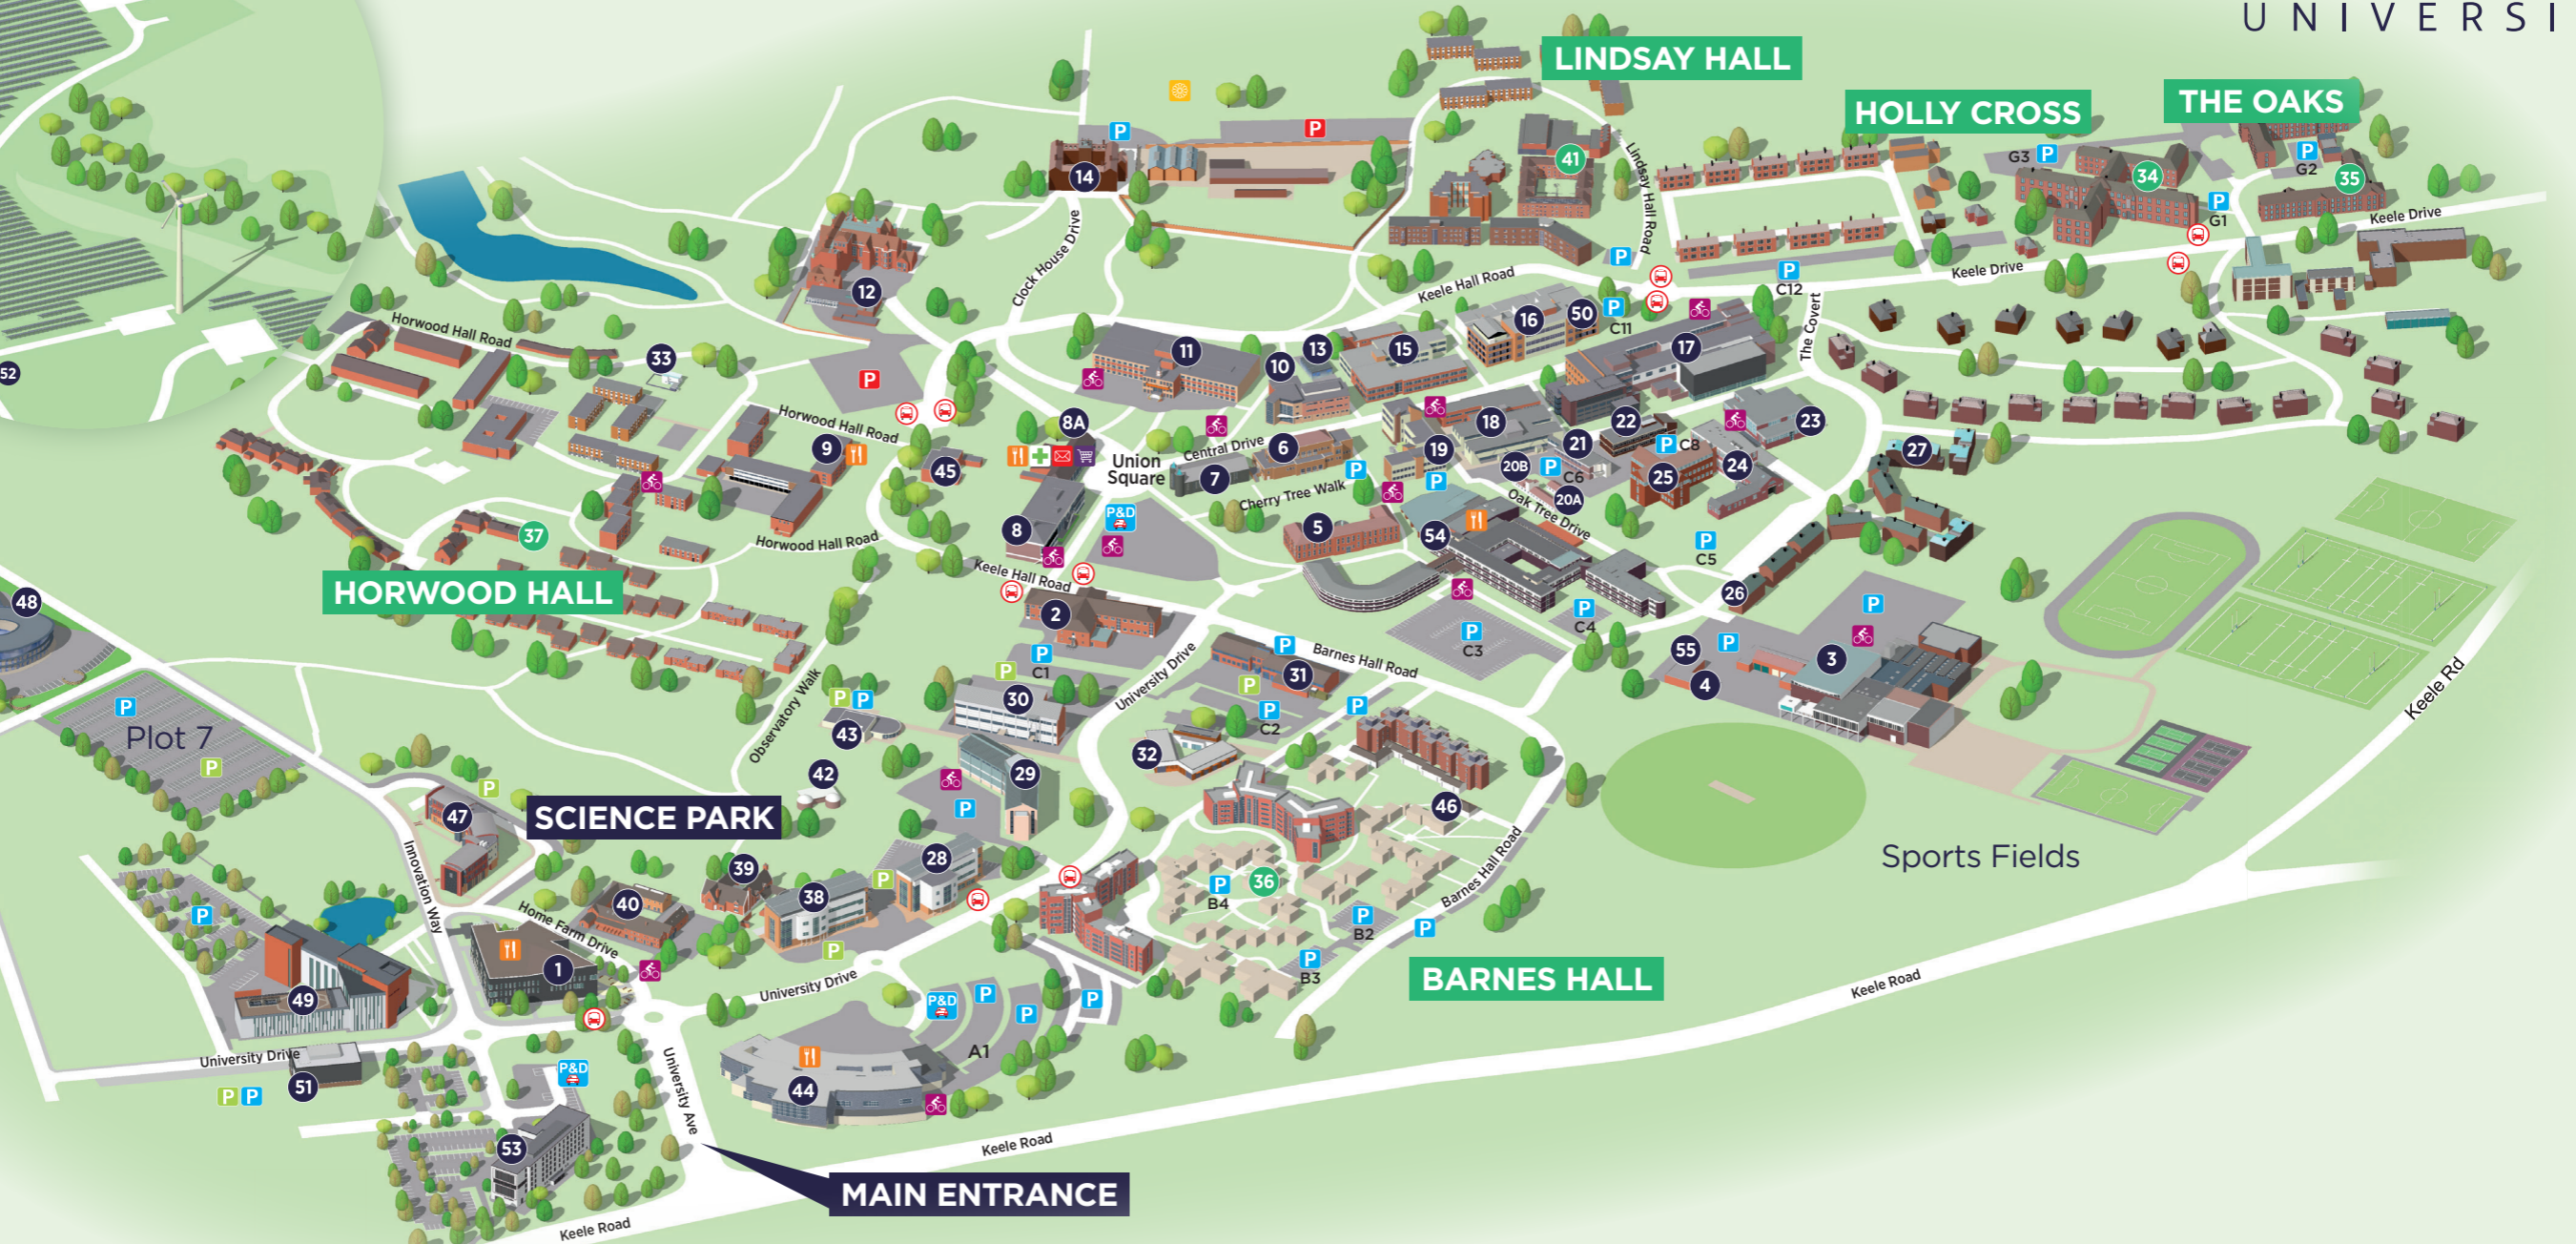

Keele UNIVERSITY

Keele Campus Map

Key

- Pay and Display Car Park
- Permit Car Park
- Event Permit Car Park
- Science Park Permit Car Park
- Bicycle Racks
- Bus Stop
- Catering Facilities
- Pharmacy
- Post Office
- Shops
- Memorial Garden

Campus Key Index

Enquiries	Ref		Ref		Ref	Science & Innovation Park	Ref	Student Residence/Hotel	Ref
University Reception (IC6)	1	David Weatherall	44	Post Room	55	Alliance Medical	43	Barnes Hall	36
24 Hour Security (Sustainability Hub)	40	Dorothy Hodgkin	18	Prosthetics and Orthotics	18	Home Farm - Sustainability Hub	40	Courtyard by Marriott Hotel	53
University Postroom (Media)	23	Health Centre	33	Nicola Eddison Workshop	33	IC1 (Innovation Centre 1)	30	Holly Cross	34
Student Services Hub	10	Hornbeam	19	Science Learning Centre	21	IC2 (Innovation Centre 2)	29	Horwood Hall	37
		Horwood Energy Centre	45	Shops, Pharmacy	8A	IC5 (Innovation Centre 5)	47	Lindsay Hall	41
University Buildings		Huxley	16	Sports Centre	3	IC6 (Innovation Centre 6)	1	The Oaks	35
Bungalow 77	20A	Islamic Centre	46	Students' Union	8	IC7 (Innovation Centre 7)	51		
Bungalow 78	20B	Jack Ashley	22	Sustainability Hub Home Farm	40		52		
Central Science Laboratories (CSL)	17	Keele Business School (KBS)	1	Low Carbon Energy Generation Park	5	MEDIC3 (Innovation Centre 3)	28		
Chancellor's	54	Keele Hall	12	MEDIC4 (Innovation Centre 4)	26		38		
Chapel	7	Lennard-Jones Laboratories	17	Nova Centre	27		39		
Claus Moser	10	Library & IT Services	11	Stephenson (Cobra)	9		31		
Clock House	14	Mackay	25	William Emes	4		48		
Colin Reeves	24	Media	23	William Smith	15				
Darwin	2	Nursery	32	Harper Keele Veterinary School	49				
David Attenborough Laboratories	50	Observatory	42						