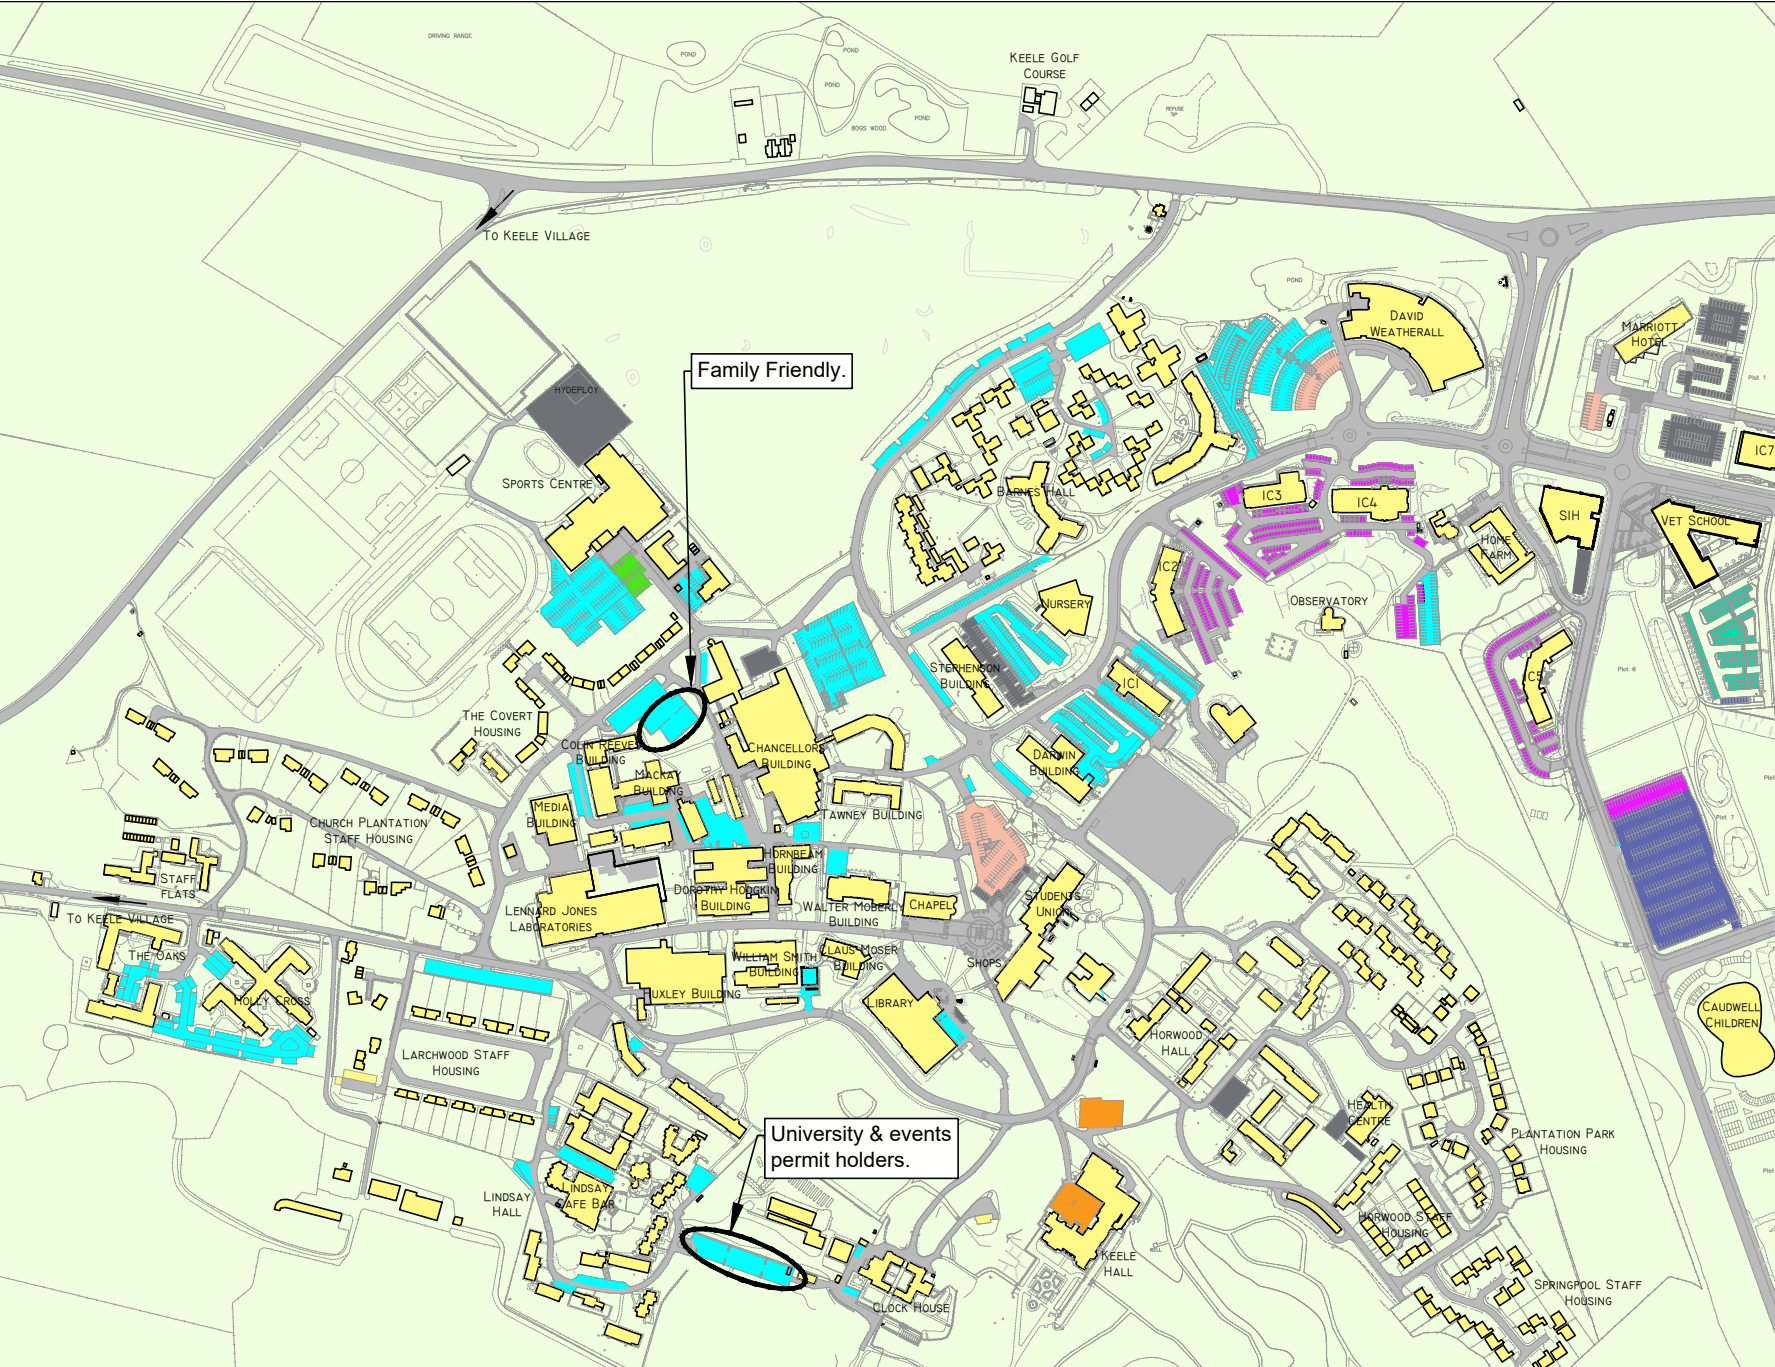

Legend

- University Permit Holders
- Science Park
- University Permit Holders & Science Park
- University Permit Holders Science Park & Pay to Park
- Sports Centre Permit
- Pay to Park
- Event Only Permit

Family Friendly.

University & events permit holders.

Car Parking Locations Correct as of 26th June 2024

Drawing No = S-CPL-003
Revision = V

Estates & Development Directorate

Parking is only allowed on designated University car parks and areas indicated by parking signage, e.g. limited waiting lay-bys. Civil parking enforcement is in operation on all areas. No parking permitted on University roads, access roads, pavements, verges, landscaped areas, or in residential areas.